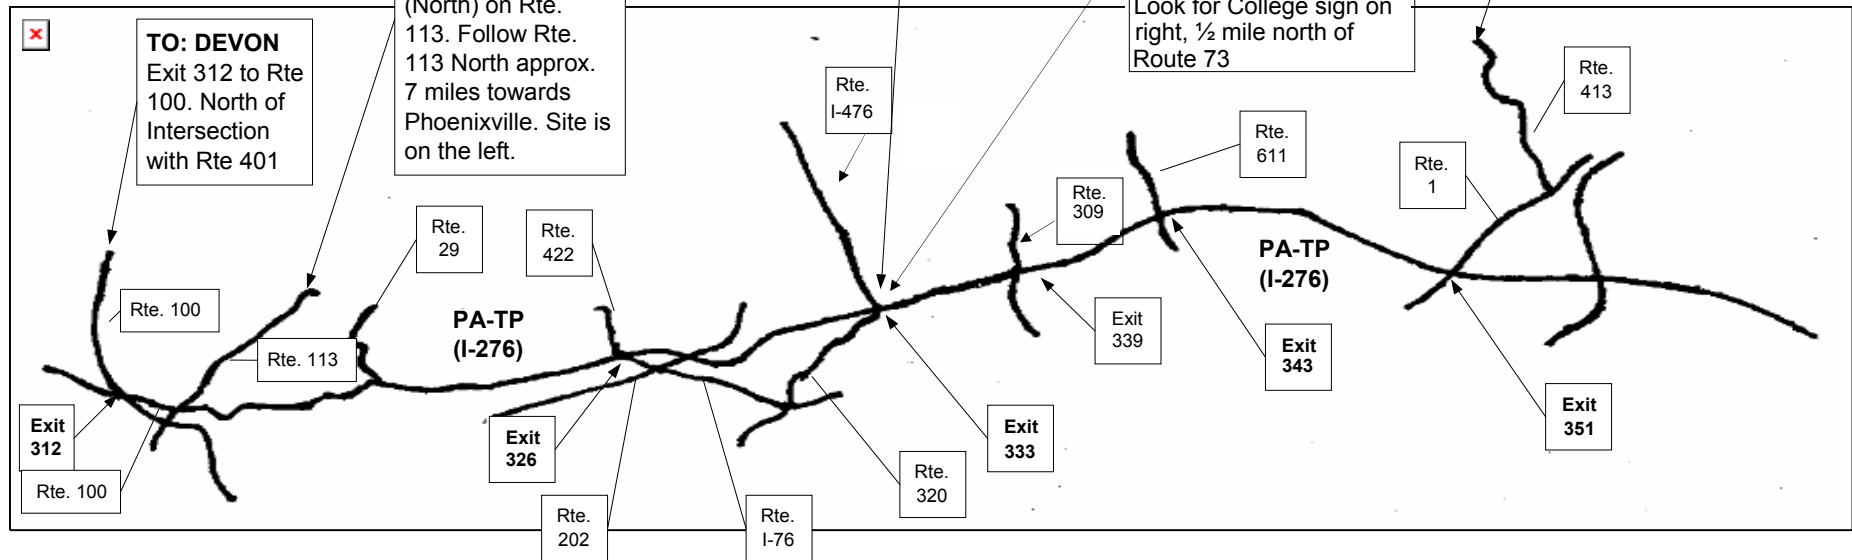

### TO: Hatboro

Exit 351. North on Rte. 1  
to Rte 413. North on Rte.  
413 to Penns Park Road.  
Approx. 12 miles North  
of Turnpike.

### TO: Kimberton Fairgrounds

Exit 312 to South  
Rte. 100. Turn Left  
(North) on Rte.  
113. Follow Rte.  
113 North approx.  
7 miles towards  
Phoenixville. Site is  
on the left.

### TO: DEVON

Exit 312 to Rte  
100. North of  
Intersection  
with Rte 401

### IMPORTANT NOTE:

The PA Turnpike changes Route number at the Valley Forge exit (#326). WEST of Valley forge (Exits 2-312), it is I-76. EAST of Valley Forge (333-359), it is I-276, DO NOT get on I-76 EAST unless you want to go to Philadelphia.