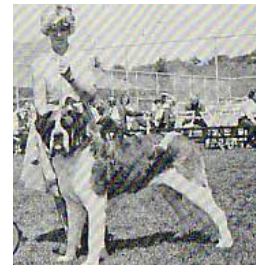

The Saint Bernard Club of America's 1963 National Specialty Winners

Date: June 1, 1963

Location: Wellesley, MA

Judge: A. A. LePine

Dogs In Competition: 79

BOB: CH Switzer Of Shady Hollow

BOS: CH Gerda Christina Of Skycroft