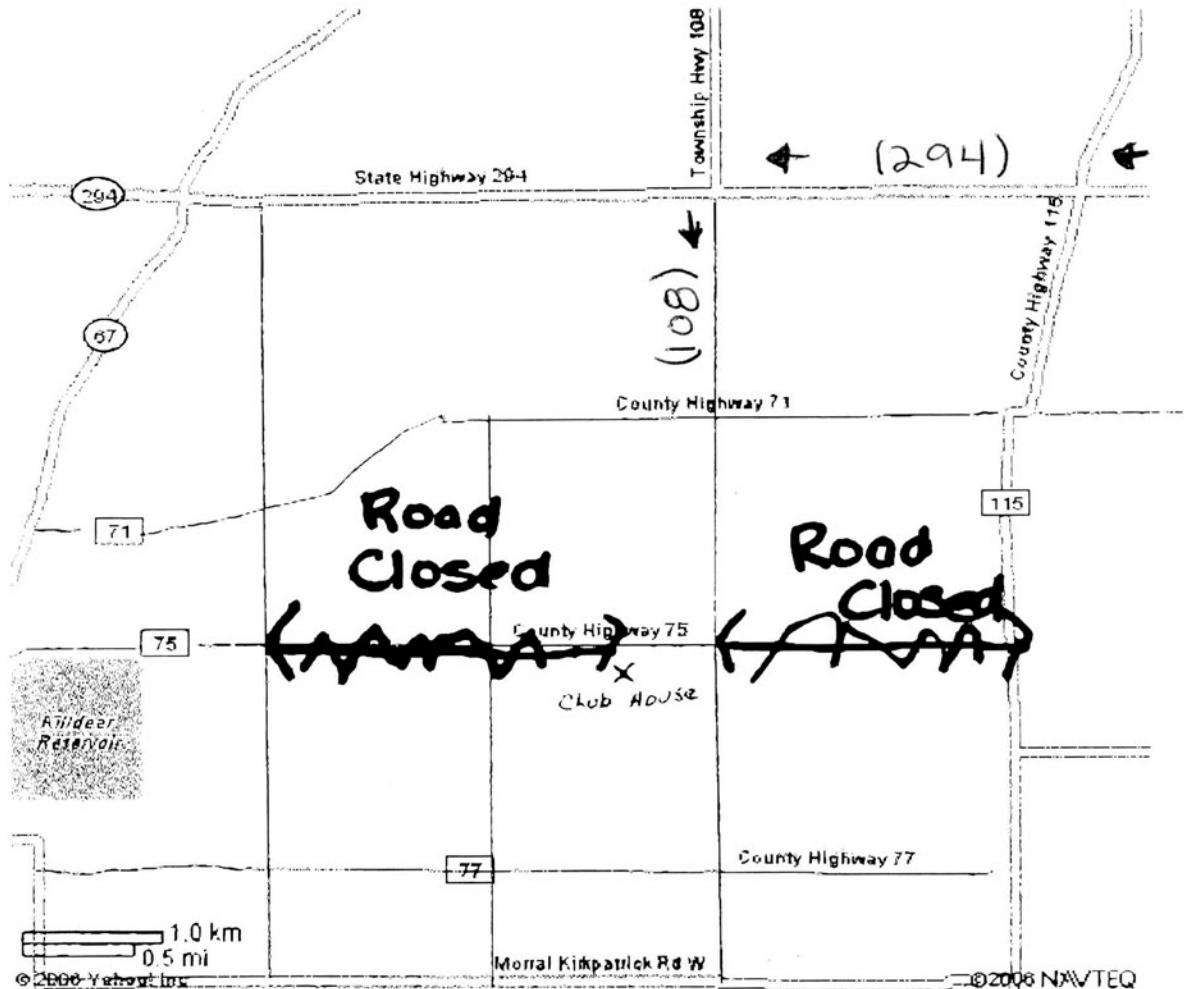

Upper Sandusky, OH 43351

## Killdeer Plains Wildlife Area, Harpster, Ohio

★ Upper Sandusky, OH 43351

Directions from State Rt 30 Upper Sandusky

Take Rt 23 south to the Harpster Exit Rt 294 turn right. Go through the Town of Harpster to Township Hwy 108 to CR 75 to get to the Club House. CR 75 is being shut off.